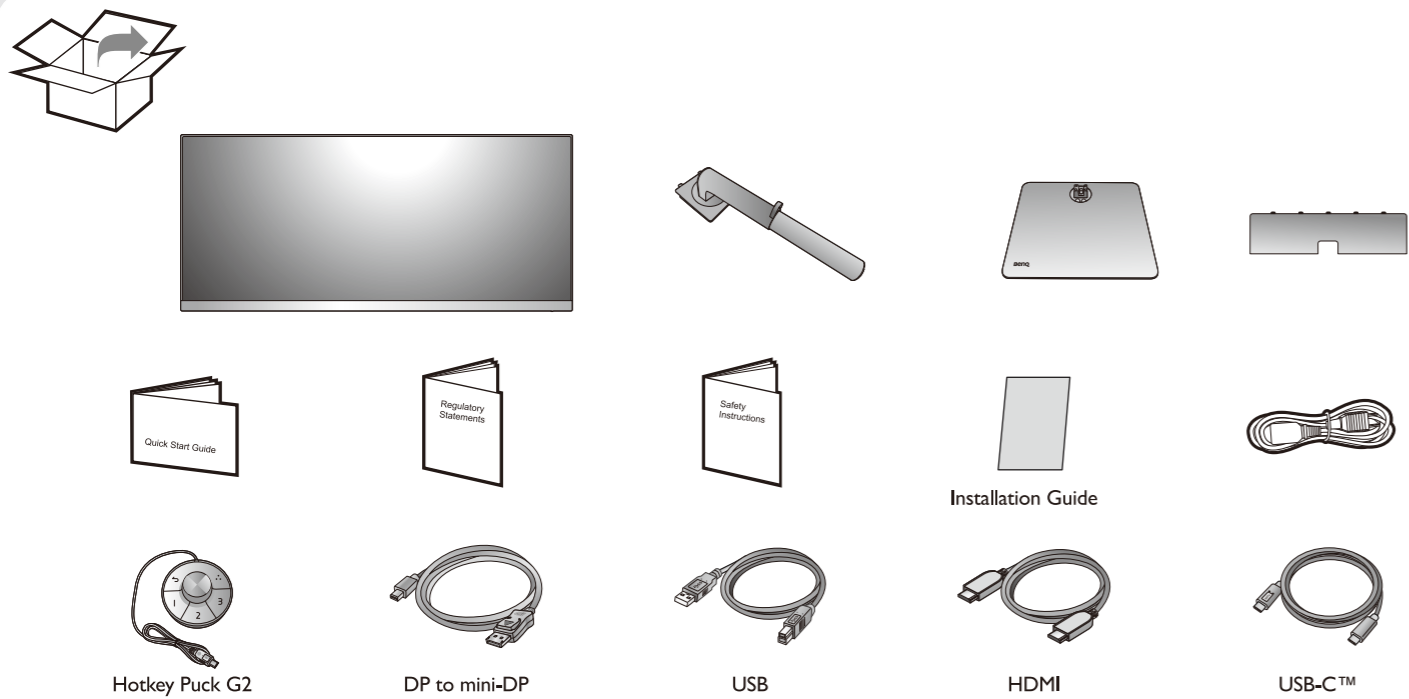

LCD Monitor Quick Start Guide

DesignVue Designer Monitor | PD Series

DN: PD3420-EQ-V2

© 2022 BenQ Corporation. All rights reserved. Rights of modification reserved.

The terms HDMI, HDMI High-Definition Multimedia Interface, HDMI Trade Dress and the HDMI Logos are trademarks or registered trademarks of HDMI Licensing Administrator, Inc.

- 10 Video
- 11 Audio
- 12 USB
- 13 Hotkey Puck G2

Software installation
Display Pilot: for display arrangement & color matching (ICC Sync)

Support.BenQ.com

Online Manual

Product Support

Software Download

For professional color display

CAD / CAM Mode

Animation Mode

For work efficiency

DualView

KVM Switch