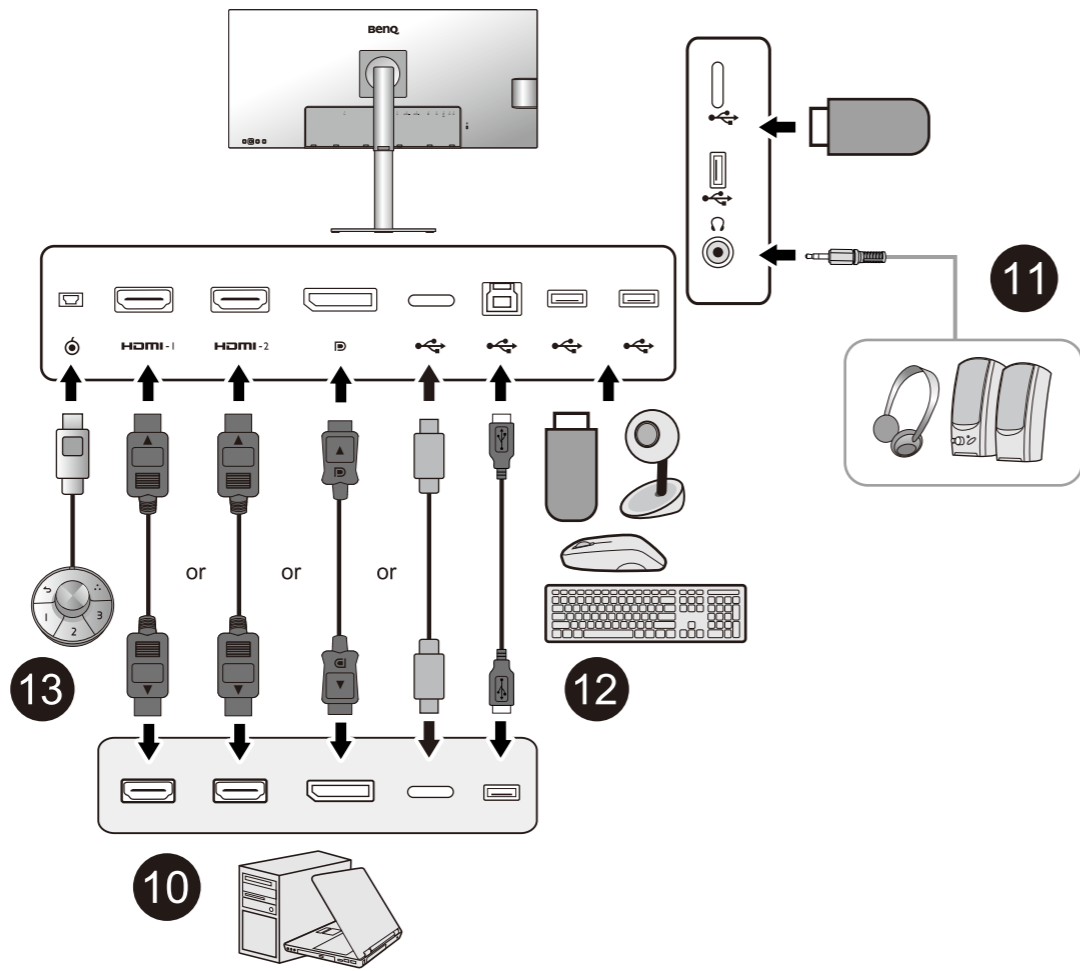

LCD Monitor Quick Start Guide

DesignVue Designer Monitor | PD Series

DN: PD3420-EQ-V2

© 2022 BenQ Corporation. All rights reserved. Rights of modification reserved.

The terms HDMI, HDMI High-Definition Multimedia Interface, HDMI Trade Dress and the HDMI Logos are trademarks or registered trademarks of HDMI Licensing Administrator, Inc.

- 10 Video
- 11 Audio
- 12 USB
- 13 Hotkey Puck G2

Software installation
Display Pilot: for display arrangement & color matching (ICC Sync)

Support.BenQ.com

Online Manual

Product Support

Software Download

For professional color display

CAD / CAM Mode

Animation Mode

For work efficiency

DualView

KVM Switch