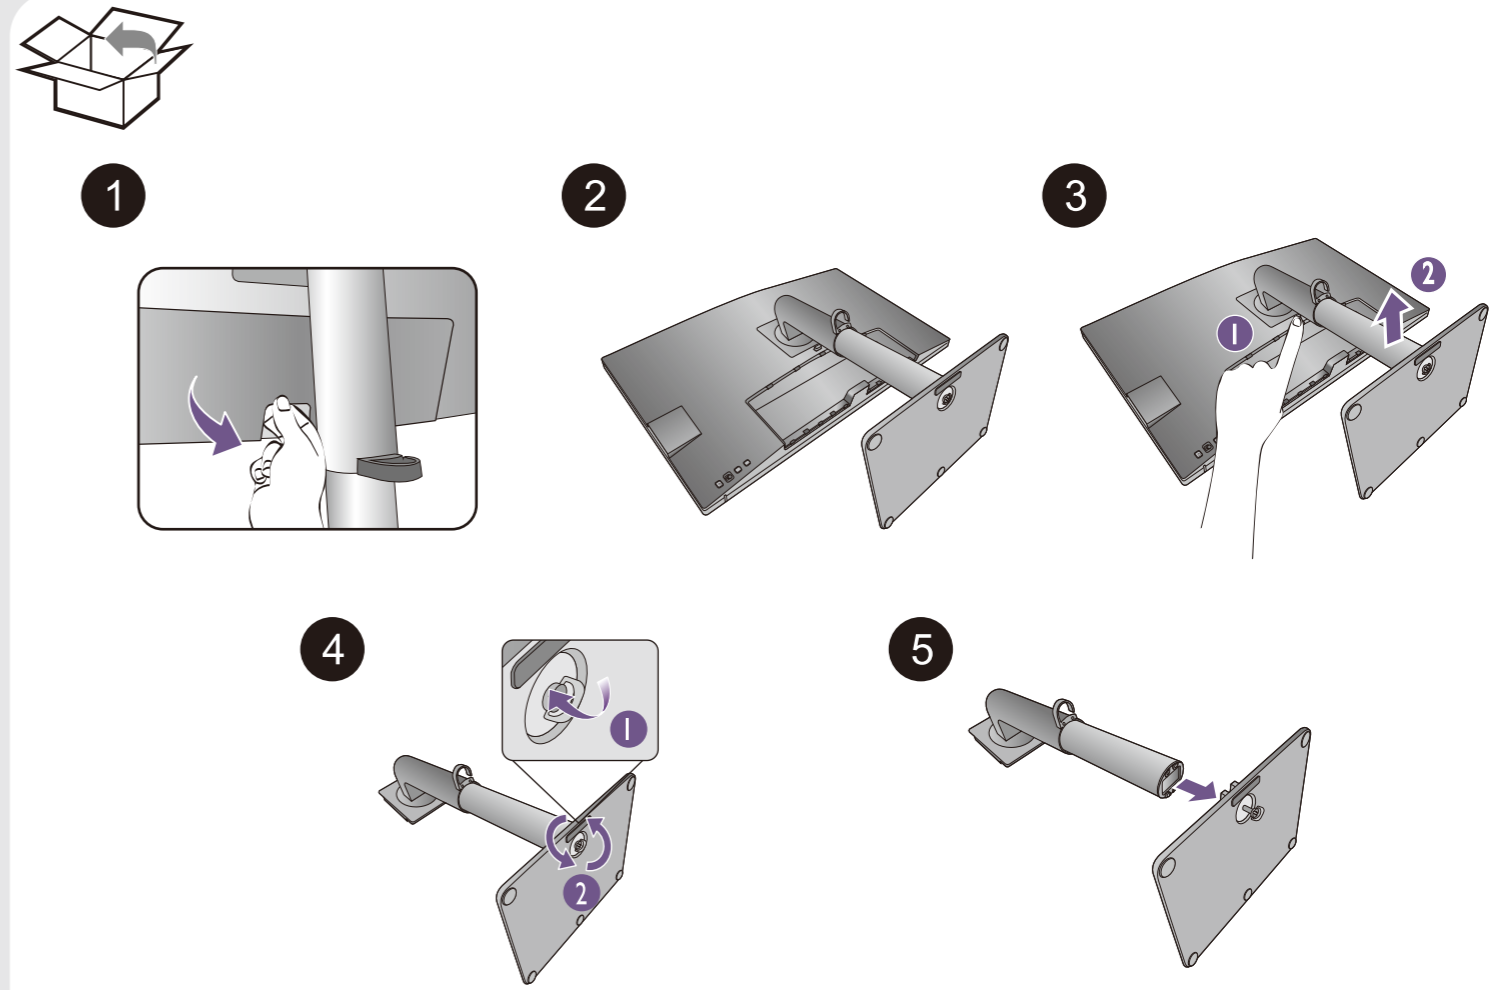

- 10 Video
- 11 Audio
- 12 USB
- 13 Hotkey Puck G2

Software installation
Display Pilot: for display arrangement & color matching (ICC Sync)

Support.BenQ.com

Online Manual

Product Support

Software Download

For professional color display

CAD / CAM Mode

Animation Mode

For work efficiency

DualView

KVM Switch