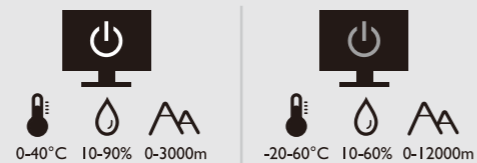

- 10 Video
- 11 Audio
- 12 USB
- 13 Hotkey Puck G2

Software installation
Display Pilot: for display arrangement & color matching (ICC Sync)

Support.BenQ.com

Online Manual

Product Support

Software Download

For professional color display