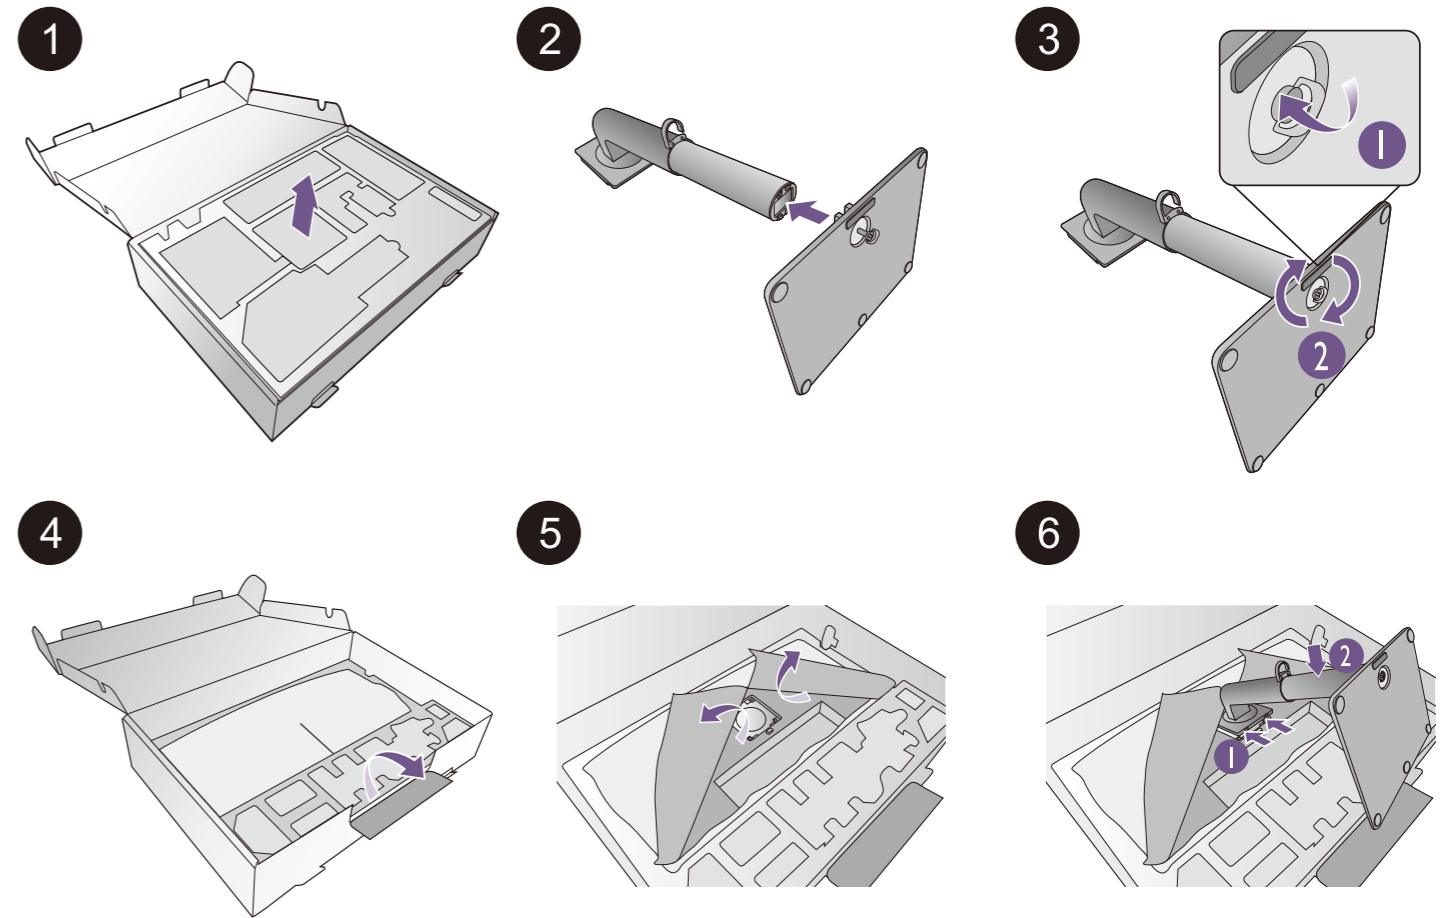

LCD Monitor Quick Start Guide

DesignVue Designer Monitor | PD Series

DN: PD3420-EQ-V2

© 2022 BenQ Corporation. All rights reserved. Rights of modification reserved.

The terms HDMI, HDMI High-Definition Multimedia Interface, HDMI Trade Dress and the HDMI Logos are trademarks or registered trademarks of HDMI Licensing Administrator, Inc.