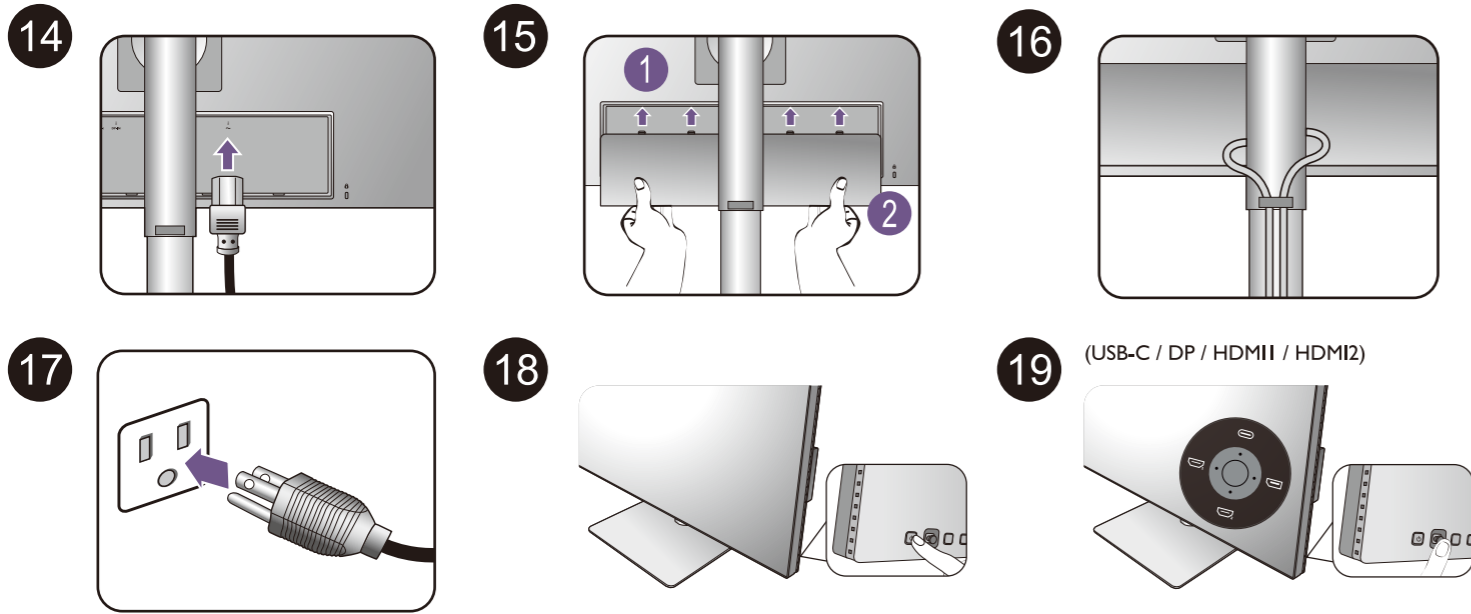

- 10 Video
- 11 Audio
- 12 USB
- 13 Hotkey Puck G2

Software installation
Display Pilot: for display arrangement & color matching (ICC Sync)

Support.BenQ.com

Online Manual

Product Support

Software Download

For professional color display

CAD / CAM Mode

Animation Mode

For work efficiency

DualView

KVM Switch