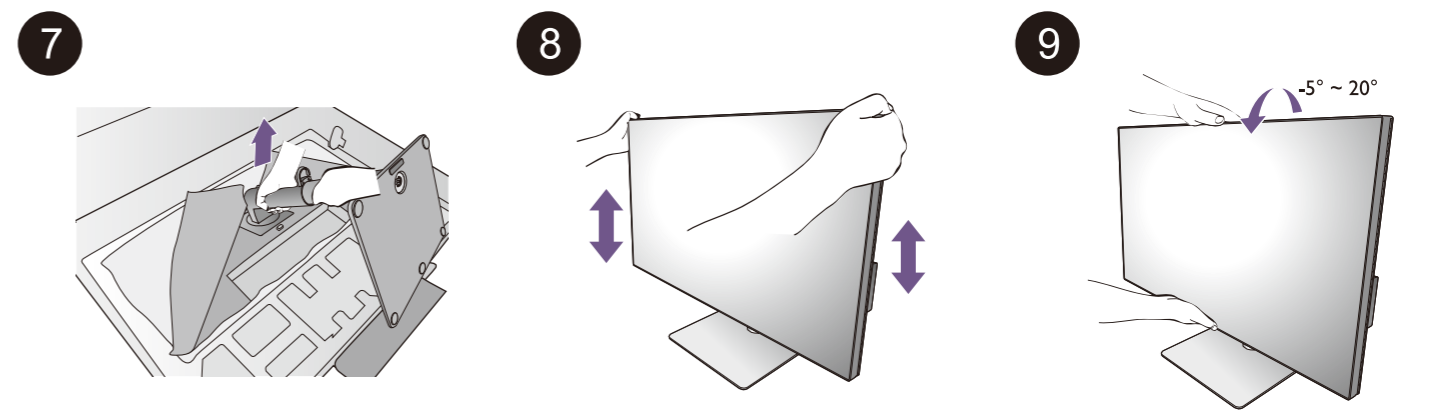

LCD Monitor Quick Start Guide

DesignVue Designer Monitor | PD Series

DN: PD3420-EQ-V2

© 2022 BenQ Corporation. All rights reserved. Rights of modification reserved.

The terms HDMI, HDMI High-Definition Multimedia Interface, HDMI Trade Dress and the HDMI Logos are trademarks or registered trademarks of HDMI Licensing Administrator, Inc.